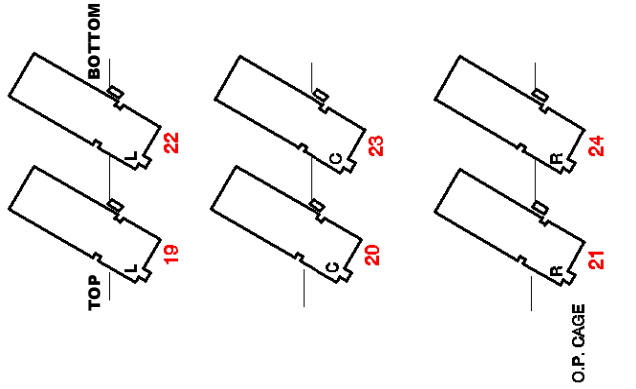

FOH LIGHTING PLAN 2008

LOWER BOX
6 WAYS
PATCHABLE DSR

LOWER BOX
6 WAYS
PATCHABLE DSR

CIRCLE FRONT
12 WAYS
PATCHABLE DSR

HOUSE LX - 158 & 159