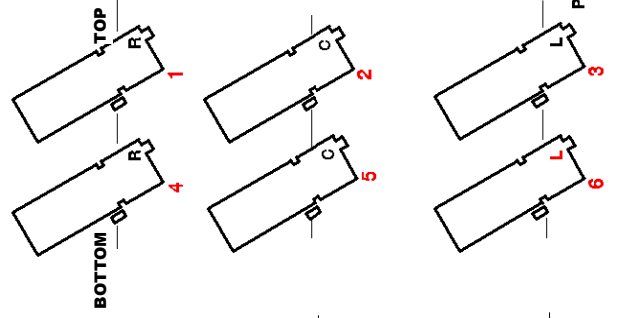

FOH LIGHTING PLAN 2008

LOWER BOX
6 WAYS
PATCHABLE DSR

LOWER BOX
6 WAYS
PATCHABLE DSR

CIRCLE FRONT
12 WAYS
PATCHABLE DSR

HOUSE LX - 158 & 159