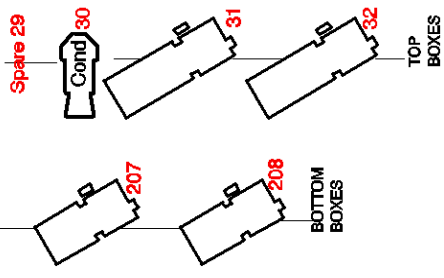

FOH LIGHTING PLAN 2008

LOWER BOX
6 WAYS
PATCHABLE DSR

LOWER BOX
6 WAYS
PATCHABLE DSR

CIRCLE FRONT
12 WAYS
PATCHABLE DSR

HOUSE LX - 158 & 159