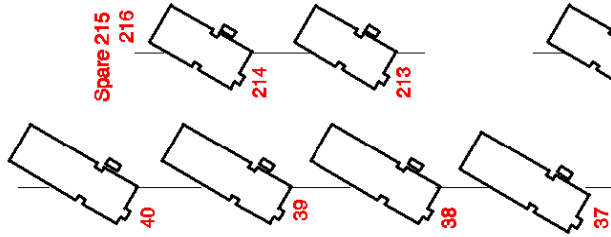

FOH LIGHTING PLAN 2008

LOWER BOX
6 WAYS
PATCHABLE DSR

LOWER BOX
6 WAYS
PATCHABLE DSR

CIRCLE FRONT
12 WAYS
PATCHABLE DSR

HOUSE LX - 158 & 159