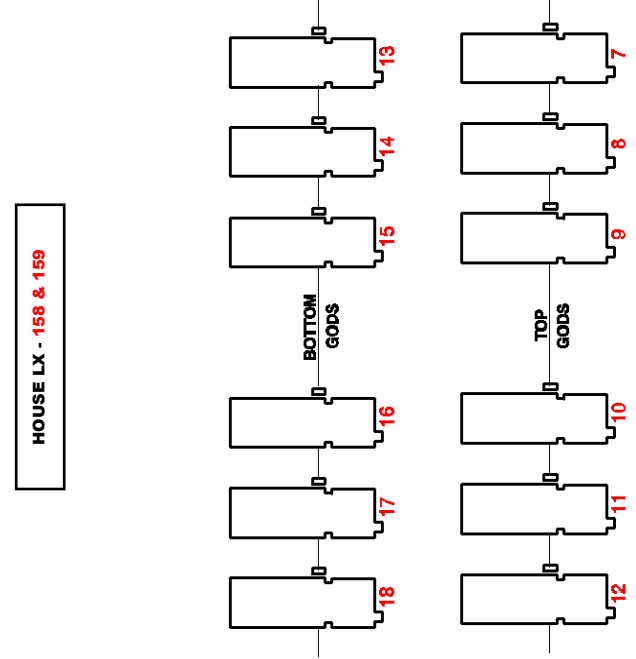

FOH LIGHTING PLAN 2008

LOWER BOX
6 WAYS
PATCHABLE DSR

LOWER BOX
6 WAYS
PATCHABLE DSR

CIRCLE FRONT
12 WAYS
PATCHABLE DSR

HOUSE LX - 158 & 159